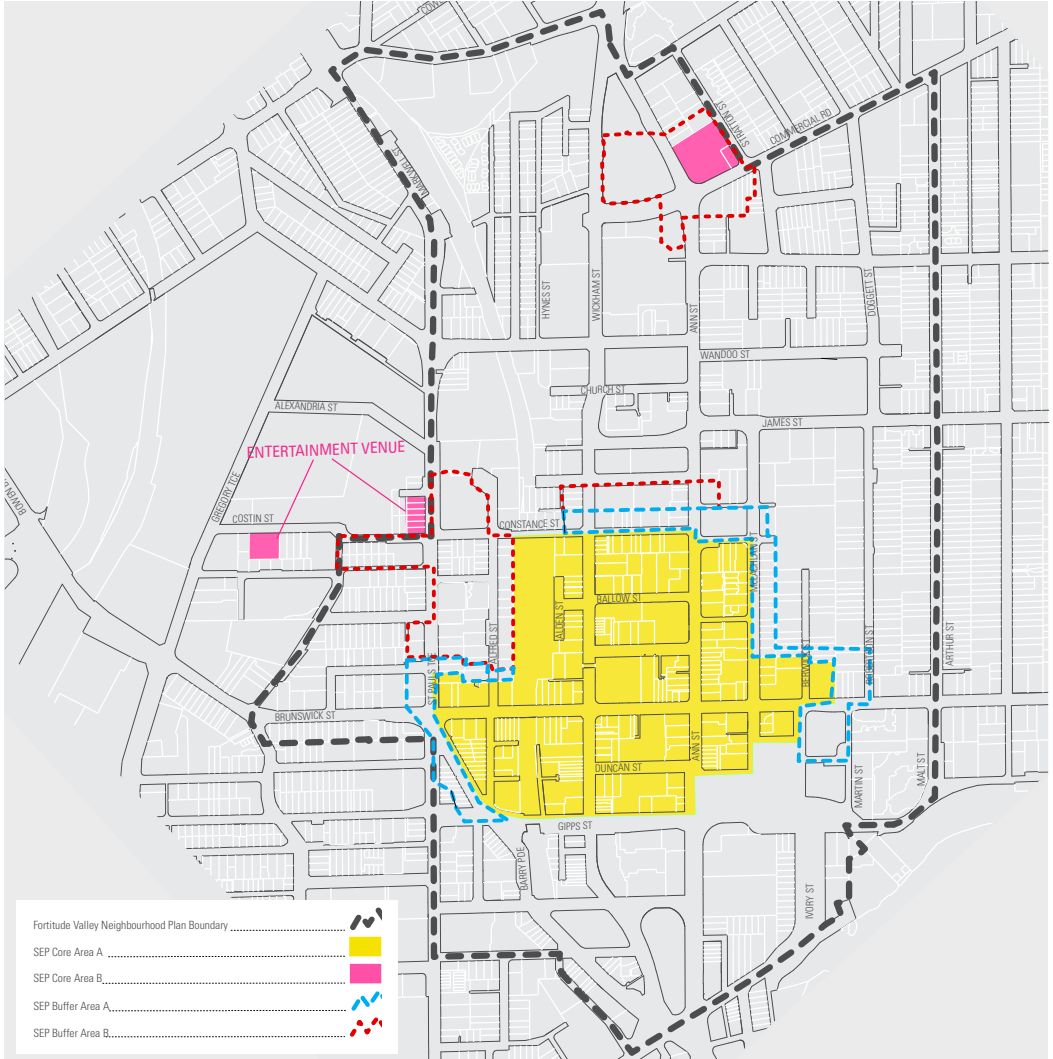

# VALLEY ENTERTAINMENT PRECINCT

The Draft Fortitude Valley Neighbourhood Plan including the Valley Entertainment Precinct Map above was approved by Brisbane City Council on 31 March 2009. Currently there are over 150 licensed hotels, bars, cafes, restaurants, nightclubs and entertainment venues as well as the live music and cultural hub of Brisbane. The area was declared on 1 July 2006 and continues to be the only legislated 'special entertainment precinct' in Australia. For further information regarding the town planning blueprint for the Valley area go to [www.valleychamber.com.au](http://www.valleychamber.com.au) or [www.valleyentertainmentprecinct.com](http://www.valleyentertainmentprecinct.com)